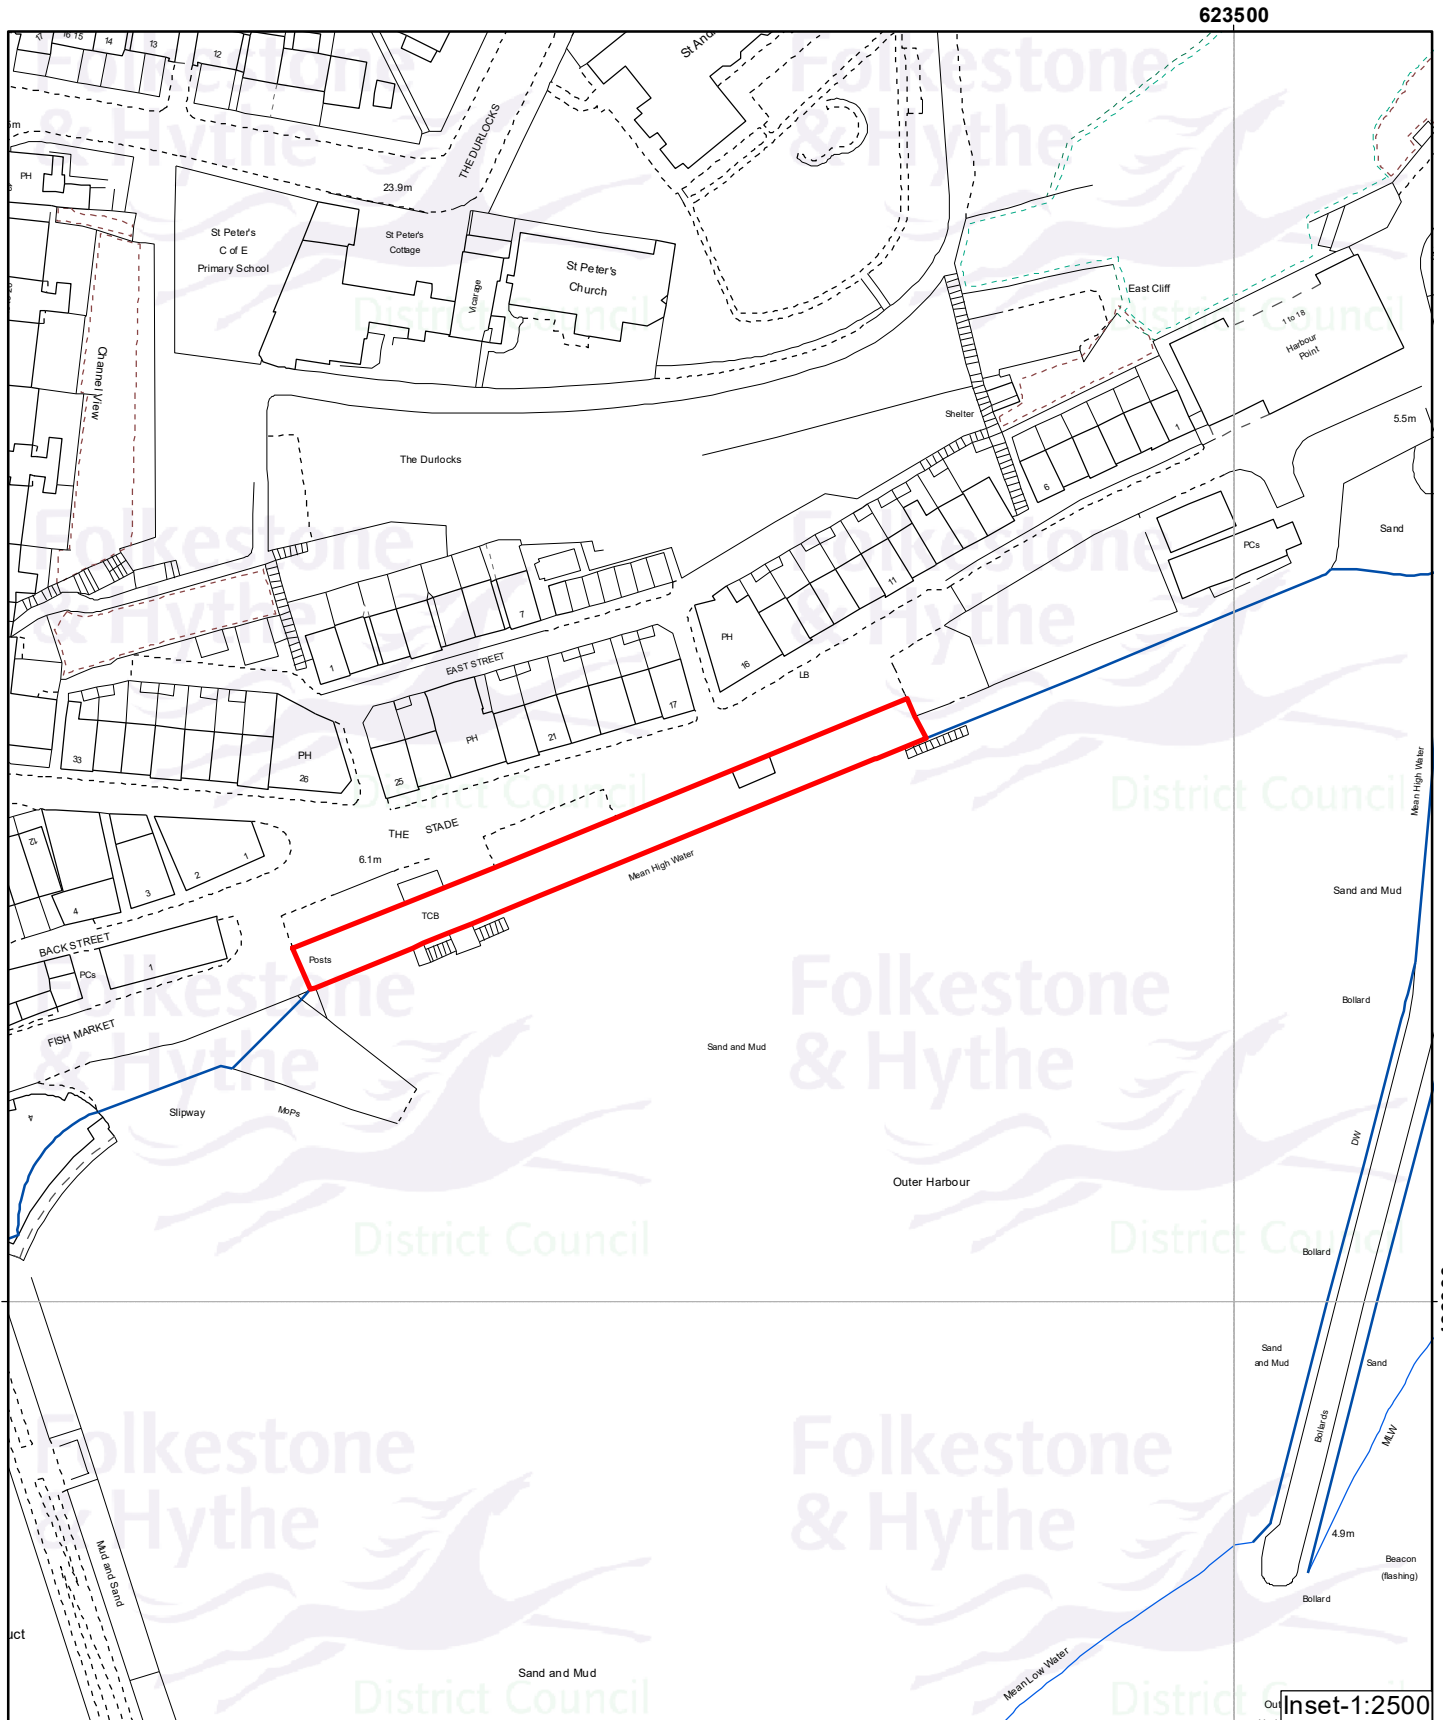

21/1492/FH - Folkestone Harbour, Pedestrian Area, The Stade, Folkestone, CT20 1QH

Drawn date:
23 Nov 2021

Drawn by:
Brian Harper

Drawing ref:
2336/COP/LS

Contains Ordnance Survey data
© Crown copyright and database right
Folkestone & Hythe District Council 100019677 - 2021

Meters

0 12.5 25 50 75 100 125

Drawn at 1:1,250 on A4